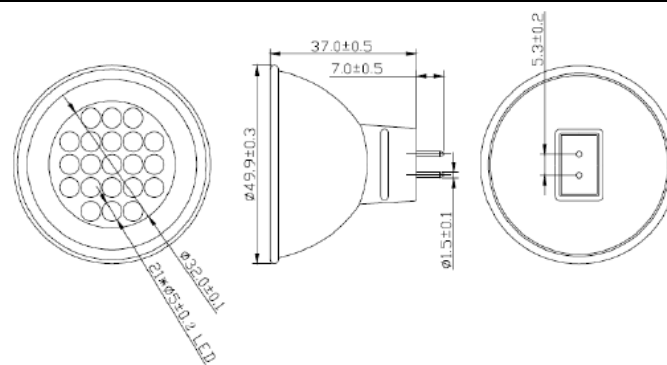

### Product Description

LED Q'ty	21PCS
EMITTED COLOR	White
LED Wavelength λd (nm) Or Tc (k)	7000~9000K
ESTIMATED LIFESPAN	10000 hours
TOTAL LENGTH	44 mm
NET WEIGHT	32 g

LED P/N	Luminous Intensity(mcd)	Forward Voltage (V)	LED's Viewing Angle(Deg.)
CT-LAR-05-15-W-15-00	10000-15000	3.0-3.6	12-18