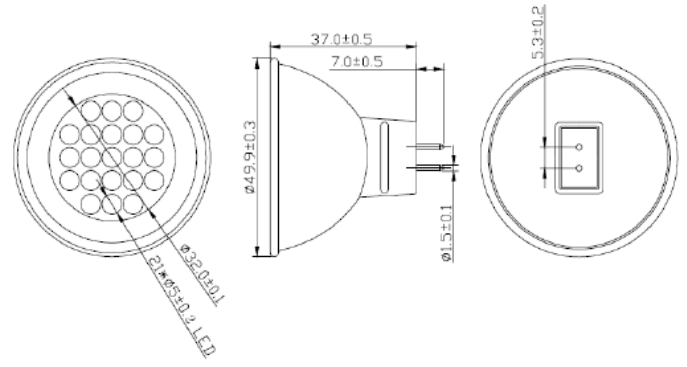

CT TECH CO., LTD

CT-M6-21-Y-A12-00

Product Description

| | |
|--------------------|-------------|
| LED Q'ty | 21PCS |
| EMITTED COLOR | Yellow |
| ESTIMATED LIFESPAN | 10000 hours |
| TOTAL LENGTH | 44 mm |
| NET WEIGHT | 32 g |

| LED P/N | Luminous Intensity(mcd) | Forward Voltage (V) | LED's Viewing Angle(Deg.) |
|----------------------|-------------------------|---------------------|---------------------------|
| CT-LAR-05-15-Y-07-00 | 2500-7500 | 1.8-2.4 | 12-18 |