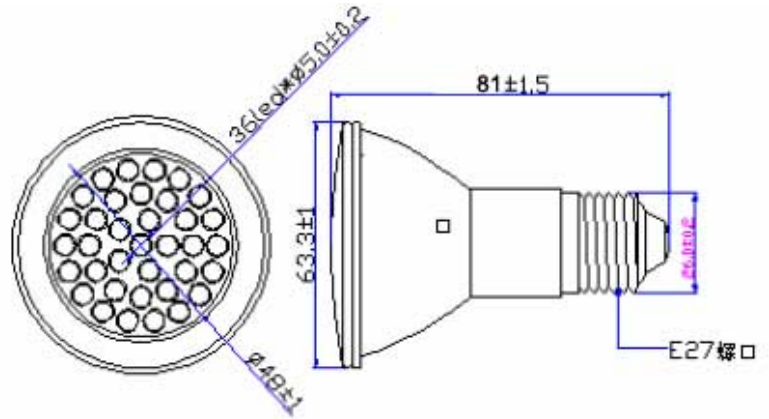

CT TECH CO., LTD

CT-P20-36-G-A22-00

Note: All dimensions are in millimeters

Product Description

LED Q'ty	36PCS
EMITTED COLOR	Green
ESTIMATED LIFESPAN	10000 hours
TOTAL LENGTH	81 mm
NET WEIGHT	104 g

LED P/N	Luminous Intensity(mcd)	Forward Voltage (V)	LED's Viewing Angle(Deg.)
CT-LAR-05-15-G-15-00	10000-15000	3.0-3.6	12-18