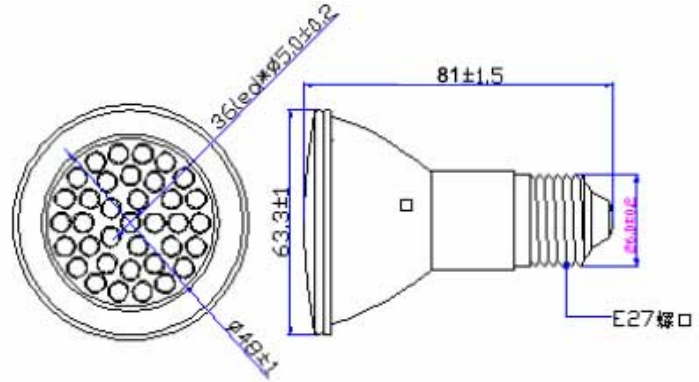

## CT-P20-36-WW-A11-00

Note: All dimensions are in millimeters

### Product Description

LED Q'ty	36PCS
EMITTED COLOR	Warm White
LED Wavelength λd (nm) Or Tc (k)	2500~3500K
ESTIMATED LIFESPAN	10000 hours
TOTAL LENGTH	81 mm
NET WEIGHT	104 g

LED P/N	Luminous Intensity(mcd)	Forward Voltage (V)	LED's Viewing Angle(Deg.)
EB-LAR-05-15-W-15-00	10000-15000	3.0-3.6	12-18