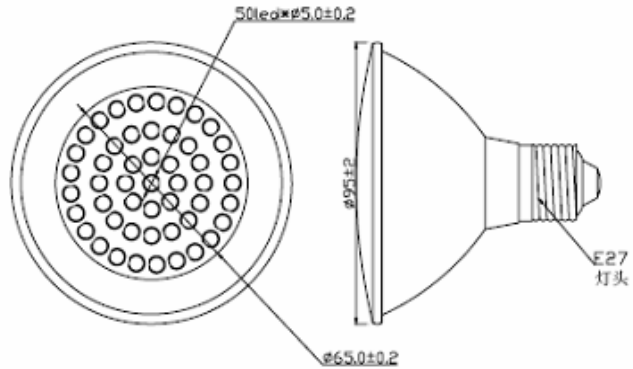

CT TECH CO., LTD

CT-P30-50-B-A11-00

Note: All dimensions are in millimeters

Product Description

LED Q'ty	50PCS
EMITTED COLOR	Blue
ESTIMATED LIFESPAN	10000 hours
TOTAL LENGTH	93 mm
NET WEIGHT	202 g

LED P/N	Luminous Intensity(mcd)	Forward Voltage (V)	LED's Viewing Angle(Deg.)
CT-LAR-05-15-B-07-00	2500-7500	3.0-3.6	12-18