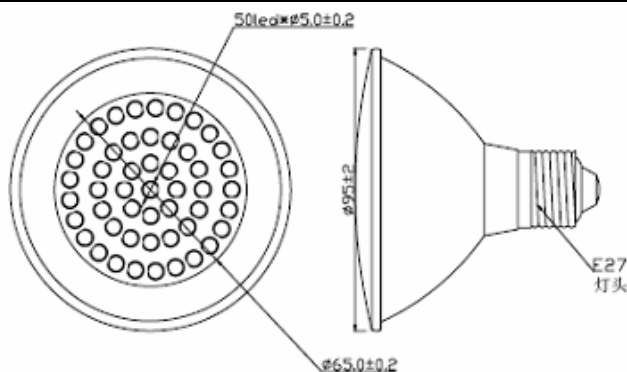

CT TECH CO., LTD

CT-P30-50-G-A11-00

Note: All dimensions are in millimeters

Product Description

LED Q'ty	50PCS
EMITTED COLOR	Green
ESTIMATED LIFESPAN	10000 hours
TOTAL LENGTH	93 mm
NET WEIGHT	202 g

LED P/N	Luminous Intensity(mcd)	Forward Voltage (V)	LED's Viewing Angle(Deg.)
CT-LAR-05-15-G-07-00	10000-15000	3.0-3.6	12-18