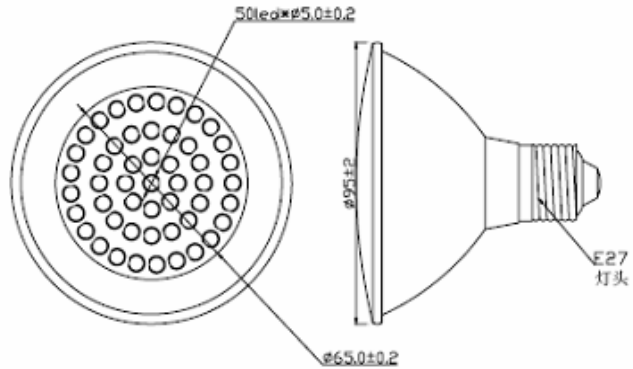

CT TECH CO., LTD

CT-P30-50-R-A11-00

Note: All dimensions are in millimeters

Product Description

LED Q'ty	50PCS
EMITTED COLOR	Red
ESTIMATED LIFESPAN	10000 hours
TOTAL LENGTH	93 mm
NET WEIGHT	202 g

LED P/N	Luminous Intensity(mcd)	Forward Voltage (V)	LED's Viewing Angle(Deg.)
CT-LAR-05-15-R-07-00	2500-7500	1.8-2.4	12-18