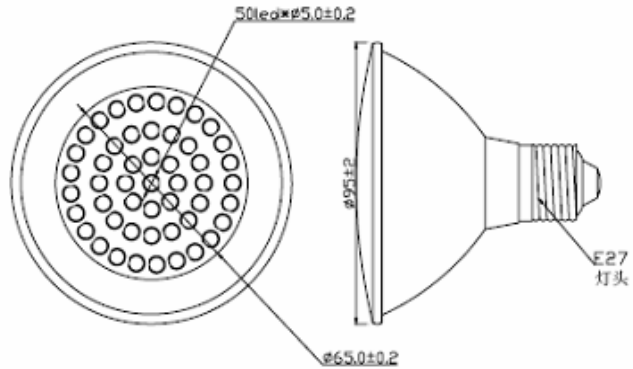

## CT-P30-50-R-A22-00

Note: All dimensions are in millimeters

### Product Description

LED Q'ty	50PCS
EMITTED COLOR	Red
ESTIMATED LIFESPAN	10000 hours
TOTAL LENGTH	93 mm
NET WEIGHT	202 g

LED P/N	Luminous Intensity(mcd)	Forward Voltage (V)	LED's Viewing Angle(Deg.)
CT-LAR-05-15-R-07-00	2500-7500	1.8-2.4	12-18