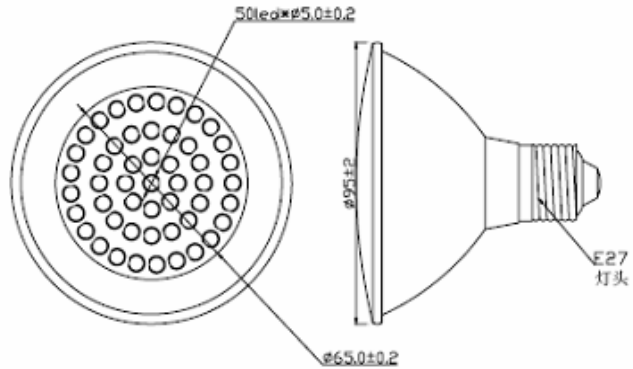

## CT-P30-50-WW-A11-00

Note: All dimensions are in millimeters

### Product Description

LED Q'ty	50PCS
EMITTED COLOR	Warm White
LED Wavelength λd (nm) Or Tc (k)	2500~3500K
ESTIMATED LIFESPAN	10000 hours
TOTAL LENGTH	93 mm
NET WEIGHT	202 g

LED P/N	Luminous Intensity(mcd)	Forward Voltage (V)	LED's Viewing Angle(Deg.)
CT-LAR-05-15-WW-15-00	10000-15000	3.0-3.6	12-18