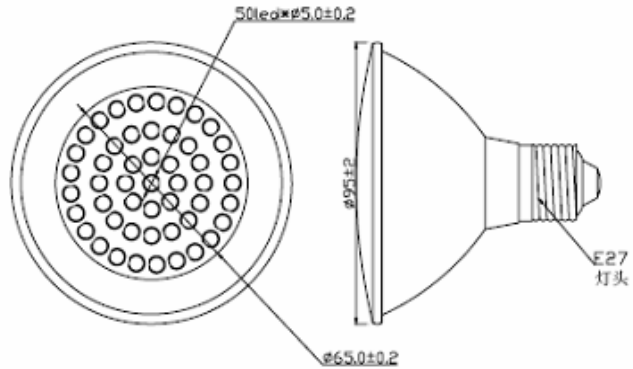

CT TECH CO., LTD

CT-P30-50-WW-A22-00

Note: All dimensions are in millimeters

Product Description

LED Q'ty	50PCS
EMITTED COLOR	Warm White
LED Wavelength λd (nm) Or Tc (k)	2500~3500K
ESTIMATED LIFESPAN	10000 hours
TOTAL LENGTH	93 mm
NET WEIGHT	202 g

LED P/N	Luminous Intensity(mcd)	Forward Voltage (V)	LED's Viewing Angle(Deg.)
CT-LAR-05-15-WW-15-00	10000-15000	3.0-3.6	12-18

Operating Environment

ON	Item	Rating	Unit
1	Operating frequency	50~60	HZ
2	Operating temperature	-20~40	°C
3	Storage temperature	-40~85	°C
4	Operating voltage	AC220±10%	V
5	Input Current	32±5	m A
6	Total power	3.3±20%	W
7	Viewing Angle	15±20%	Degree
8	Luminous flux	80±20%	lm