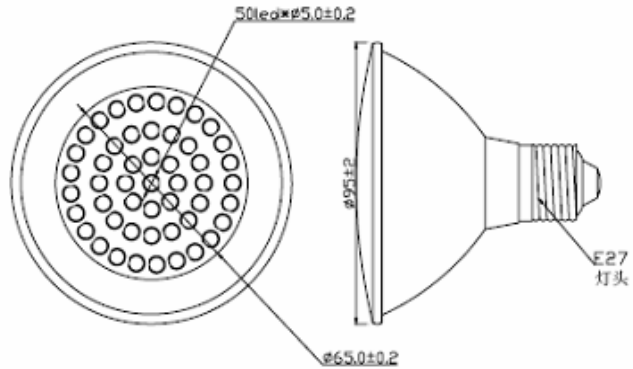

## CT-P30-50-Y-A22-00

Note: All dimensions are in millimeters

### Product Description

LED Q'ty	50PCS
EMITTED COLOR	Yellow
ESTIMATED LIFESPAN	10000 hours
TOTAL LENGTH	93 mm
NET WEIGHT	202 g

LED P/N	Luminous Intensity(mcd)	Forward Voltage (V)	LED's Viewing Angle(Deg.)
CT-LAR-05-15-Y-07-00	2500-7500	1.8-2.4	12-18