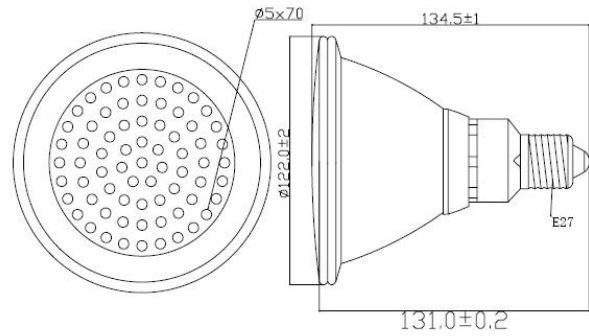

CT TECH CO., LTD

CT-P38-70-B-A11-00

Note: All dimensions are in millimeters

Product Description

LED Q'ty	70PCS
EMITTED COLOR	Blue
ESTIMATED LIFESPAN	10000 hours
TOTAL LENGTH	125 mm
NET WEIGHT	371 g

LED P/N	Luminous Intensity(mcd)	Forward Voltage (V)	LED's Viewing Angle(Deg.)
CT-LAR-05-15-B-07-00	2500-7500	3.0-3.6	12-18