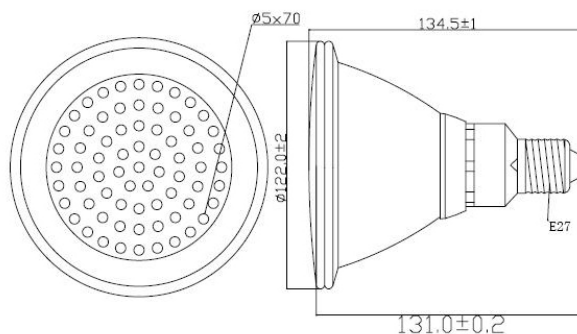

CT TECH CO., LTD

CT-P38-70-30-R-A11-00

Note: All dimensions are in millimeters

Product Description

LED Q'ty	70PCS
EMITTED COLOR	Red
ESTIMATED LIFESPAN	10000 hours
TOTAL LENGTH	125 mm
NET WEIGHT	371 g

LED P/N	Luminous Intensity(mcd)	Forward Voltage (V)	LED's Viewing Angle(Deg.)
CT-LAR-05-15-R-07-00	2500-7500	2.0-2.2	12-18