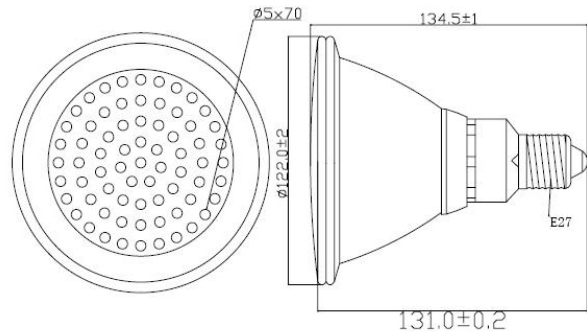

CT TECH CO., LTD

CT-P38-70-R-A22-00

Note: All dimensions are in millimeters

Product Description

LED Q'ty	70PCS
EMITTED COLOR	Red
ESTIMATED LIFESPAN	10000 hours
TOTAL LENGTH	125 mm
NET WEIGHT	371 g

LED P/N	Luminous Intensity(mcd)	Forward Voltage (V)	LED's Viewing Angle(Deg.)
CT-LAR-05-15-R-07-00	2500-7500	1.8-2.4	