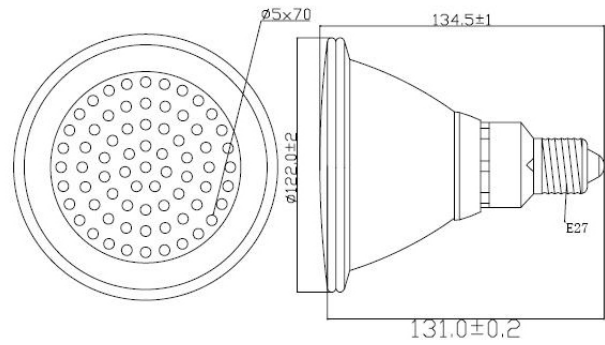

CT TECH CO., LTD

CT-P38-70-B0-W-A22-00

Note: All dimensions are in millimeters

Product Description

LED Q'ty	70PCS
EMITTED COLOR	White
LED Wavelength λ_d (nm) Or Tc (k)	7000~9000K
ESTIMATED LIFESPAN	10000 hours
TOTAL LENGTH	125 mm
NET WEIGHT	371 g