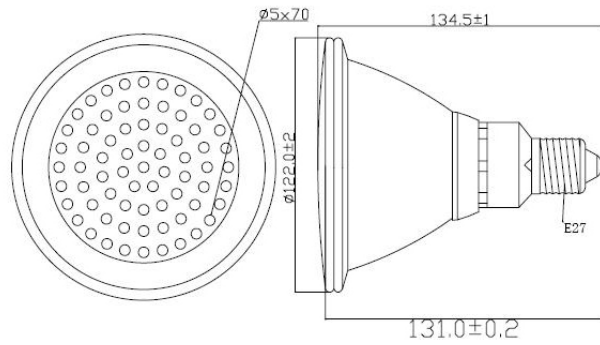

CT TECH CO., LTD

CT-P38-70-WW-A11-00

Note: All dimensions are in millimeters

Product Description

LED Q'ty	70PCS
EMITTED COLOR	Warm White
LED Wavelength λ_d (nm) Or Tc (k)	2500~3500K
ESTIMATED LIFESPAN	10000 hours
TOTAL LENGTH	125 mm
NET WEIGHT	371 g

LED P/N	Luminous Intensity(mcd)	Forward Voltage (V)	LED's Viewing Angle(Deg.)
CT-LAR-05-15-WW-15-00	10000-15000	3.0-3.6	12-18

Operating Environment

ON	Item	Rating	Unit
1	Operating frequency	50~60	HZ
2	Operating temperature	-20~40	°C
3	Storage temperature	-40~85	°C
4	Operating voltage	AC110±10%	V
5	Input Current	43±7	m A
6	Total power	4.7±20%	W
7	Viewing Angle	15±20%	Degree
8	Luminous flux	110±20%	lm