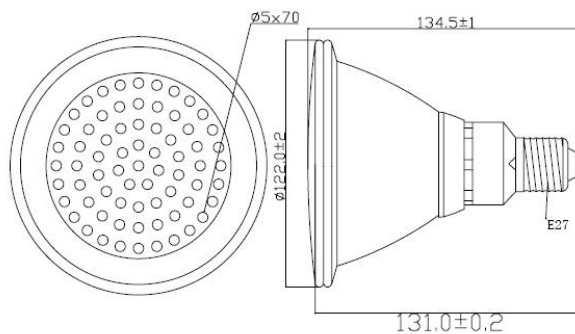

CT TECH CO., LTD

CT-P38-70-Y-A11-00

Note: All dimensions are in millimeters

Product Description

LED Q'ty	70PCS
EMITTED COLOR	Yellow
ESTIMATED LIFESPAN	10000 hours
TOTAL LENGTH	125 mm
NET WEIGHT	371 g

LED P/N	Luminous Intensity(mcd)	Forward Voltage (V)	LED's Viewing Angle(Deg.)
CT-LAR-05-15-Y-07-00	2500-7500	1.8-2.4	12-18