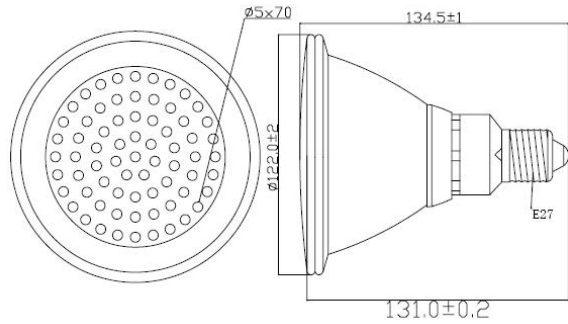

CT TECH CO., LTD

CT-P38-70-Y-A22-00

Note: All dimensions are in millimeters

Product Description

LED Q'ty	70PCS
EMITTED COLOR	Yellow
ESTIMATED LIFESPAN	10000 hours
TOTAL LENGTH	125 mm
NET WEIGHT	371 g

LED P/N	Luminous Intensity(mcd)	Forward Voltage (V)	LED's Viewing Angle(Deg.)
CT-LAR-05-15-Y-07-00	2500-7500	1.8-2.4	12-18