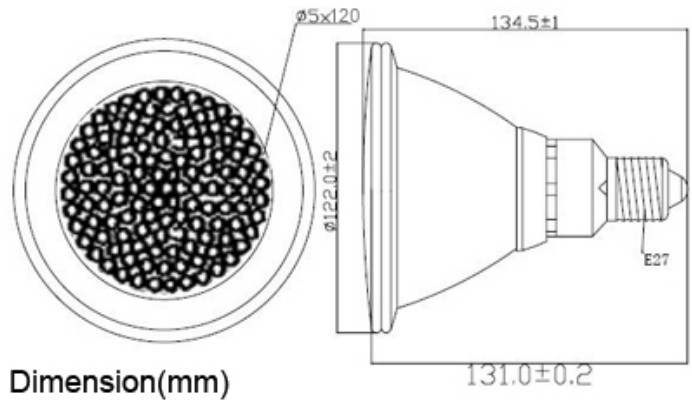

## CT-P38-C0-B-A11-00

Dimension(mm)

### Product Description

LED Q'ty	120PCS
EMITTED COLOR	Blue
ESTIMATED LIFESPAN	10000 hours
TOTAL LENGTH	131mm
NET WEIGHT	399 g

LED P/N	Luminous Intensity(mcd)	Forward Voltage (V)	LED's Viewing Angle(Deg.)
CT-LAR-05-15-B-07-00	2500-7500	3.0-3.6	12-18