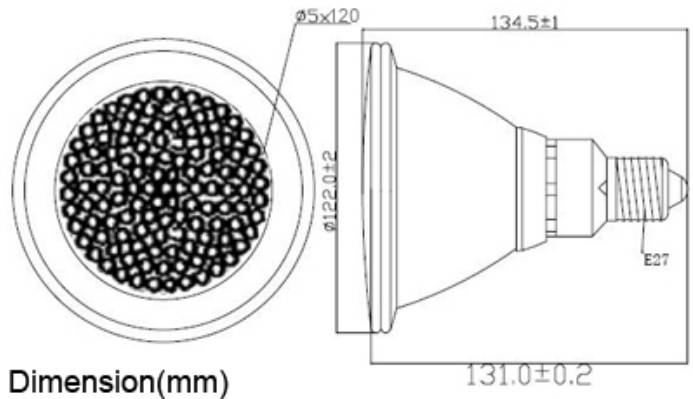

## CT-P38-C0-G-A11-00

Dimension(mm)

### Product Description

LED Q'ty	120PCS
EMITTED COLOR	Green
ESTIMATED LIFESPAN	10000 hours
TOTAL LENGTH	131mm
NET WEIGHT	399 g

LED P/N	Luminous Intensity(mcd)	Forward Voltage (V)	LED's Viewing Angle(Deg.)
CT-LAR-05-15-G-07-00	10000-15000	3.0-3.6	12-18