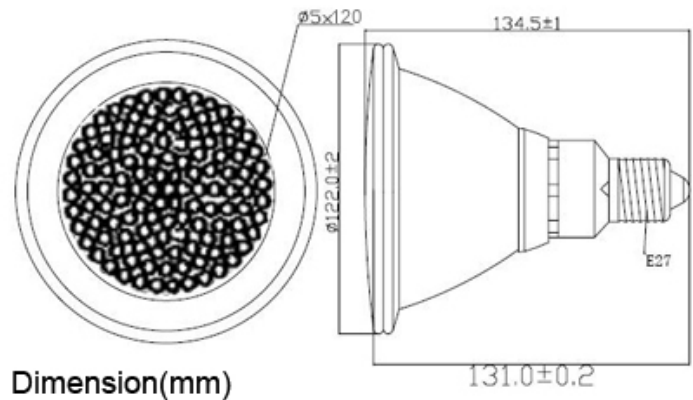

CT TECH CO., LTD

CT-P38-C0-R-A11-00

Product Description

LED Q'ty	120PCS
EMITTED COLOR	Red
ESTIMATED LIFESPAN	10000 hours
TOTAL LENGTH	131mm
NET WEIGHT	399 g

LED P/N	Luminous Intensity(mcd)	Forward Voltage (V)	LED's Viewing Angle(Deg.)
CT-LAR-05-15-R-07-00	2500-7500	1.8-2.4	12-18