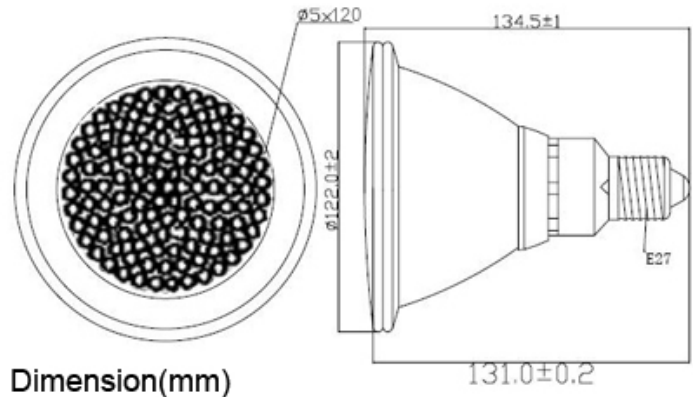

### Product Description

LED Q'ty	120PCS
EMITTED COLOR	Red
ESTIMATED LIFESPAN	10000 hours
TOTAL LENGTH	131mm
NET WEIGHT	399 g

LED P/N	Luminous Intensity(mcd)	Forward Voltage (V)	LED's Viewing Angle(Deg.)
CT-LAR-05-15-R-07-00	2500-7500	1.8-2.4	12-18