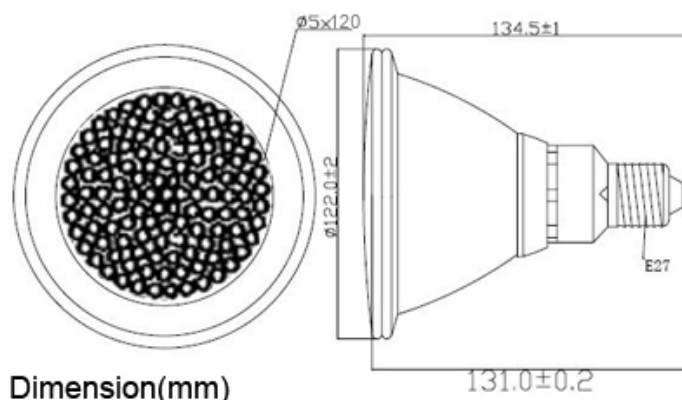

## CT-P38-C0-W-A11-00

Dimension(mm)

### Product Description

LED Q'ty	120PCS
EMITTED COLOR	White
LED Wavelength $\lambda_d$ (nm) Or Tc (k)	7000~9000K
ESTIMATED LIFESPAN	10000 hours
TOTAL LENGTH	131mm
NET WEIGHT	399 g

LED P/N	Luminous Intensity(mcd)	Forward Voltage (V)	LED's Viewing Angle(Deg.)
CT-LAR-05-15-W-07-00	10000-15000	3.0-3.6	12-18