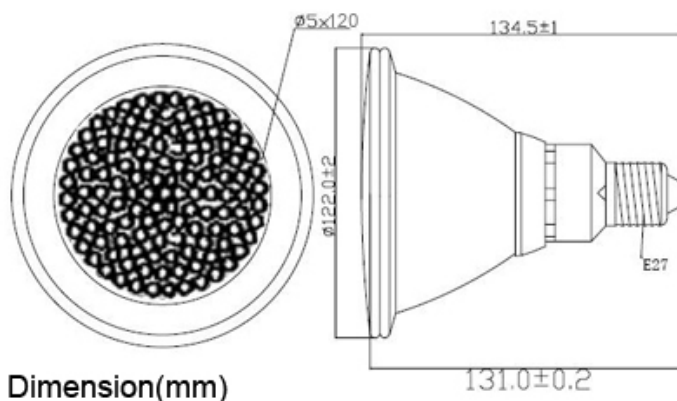

CT TECH CO., LTD

CT-P38-C0-W-A22-00

Product Description

LED Q'ty	120PCS
EMITTED COLOR	White
LED Wavelength λd (nm) Or Tc (k)	7000~9000K
ESTIMATED LIFESPAN	10000 hours
TOTAL LENGTH	131mm
NET WEIGHT	399 g

LED P/N	Luminous Intensity(mcd)	Forward Voltage (V)	LED's Viewing Angle(Deg.)
CT-LAR-05-15-W-07-00	10000-15000	3.0-3.6	12-18