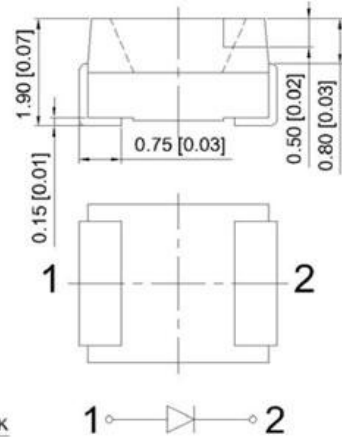

# CT TECH CO., LTD

**P/N: CT-TOP-3528-C0-G-00**

**Color: Green**

**Outline Dimension(mm)**

**Electrical/Optical Characteristics:**

Items	Absolute maximum Rating	Unit
Luminous Intensity	600~800	mcd
LED Wavelength $\lambda$ d(nm) Or Tc(K)	520~530	nm
Forward Current	20	mA
Forward Voltage	3.0~3.5	V
Operation Temperature	-40~+80	°C
Storage Temperature	-40~+80	°C
Viewing Angle	110~120	Deg