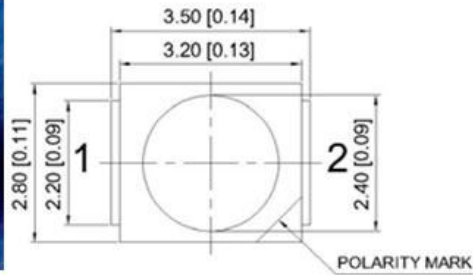

# CT TECH CO., LTD

**P/N: CT-TOP-3528-C0-G-00**

**Color: Green**

**Outline Dimension(mm)**

**Electrical/Optical Characteristics:**

Items	Absolute maximum Rating	Unit
Luminous Intensity	600~800	mcd
LED Wavelength $\lambda$ d(nm) Or Tc(K)	520~530	nm
Forward Current	20	mA
Forward Voltage	3.0~3.5	V
Operation Temperature	-40~+80	°C
Storage Temperature	-40~+80	°C
Viewing Angle	110~120	Deg