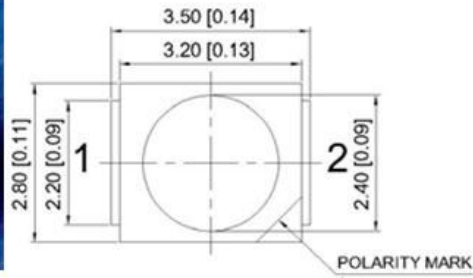

# CT TECH CO., LTD

**P/N: CT-TOP-3528-C0-R-00**

**Color: Red**

**Outline Dimension(mm)**

**Electrical/Optical Characteristics:**

Items	Absolute maximum Rating	Unit
Luminous Intensity	200~250	mcd
LED Wavelength $\lambda$ d(nm) Or Tc(K)	620~630	nm
Forward Current	20	mA
Forward Voltage	2.0~2.5	V
Operation Temperature	-40~+80	°C
Storage Temperature	-40~+80	°C
Viewing Angle	110~120	Deg