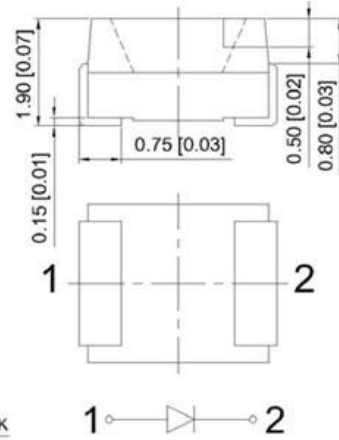

# CT TECH CO., LTD

**P/N: CT-TOP-3528-C0-R-00**

**Color: Red**

**Outline Dimension(mm)**

**Electrical/Optical Characteristics:**

Items	Absolute maximum Rating	Unit
Luminous Intensity	200~250	mcd
LED Wavelength $\lambda$ d(nm) Or Tc(K)	620~630	nm
Forward Current	20	mA
Forward Voltage	2.0~2.5	V
Operation Temperature	-40~+80	°C
Storage Temperature	-40~+80	°C
Viewing Angle	110~120	Deg