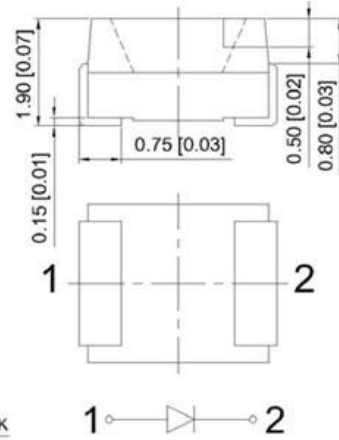

CT TECH CO., LTD

P/N: CT-TOP-3528-C0-W-00

Color: White

Outline Dimension(mm)

Electrical/Optical Characteristics:

Items	Absolute maximum Rating	Unit
Luminous Intensity	700~1000	mcd
LED Wavelength λ d(nm) Or Tc(K)	5000~9000	K
Forward Current	20	mA
Forward Voltage	3.0~3.5	V
Operation Temperature	-40~+80	°C
Storage Temperature	-40~+80	°C
Viewing Angle	110~120	Deg