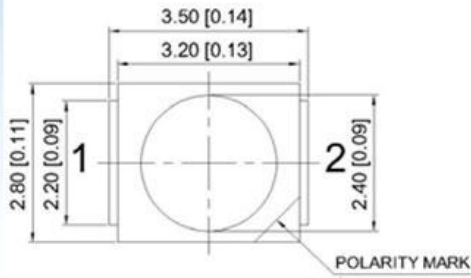

CT TECH CO., LTD

P/N: CT-TOP-3528-C0-W-00

Color: White

Outline Dimension(mm)

Electrical/Optical Characteristics:

Items	Absolute maximum Rating	Unit
Luminous Intensity	700~1000	mcd
LED Wavelength λ d(nm) Or Tc(K)	5000~9000	K
Forward Current	20	mA
Forward Voltage	3.0~3.5	V
Operation Temperature	-40~+80	°C
Storage Temperature	-40~+80	°C
Viewing Angle	110~120	Deg